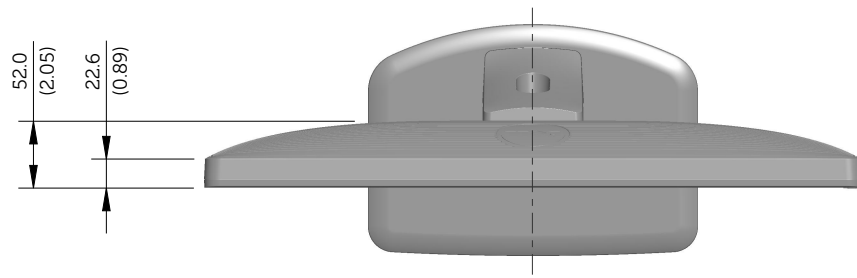

E1913S Outline Dimensions

Norminal Dimensions
Unit:mm(inch)

Back view of Monitor without stand

E1913 Outline Dimensions

Nominal Dimensions
Unit: mm (inch)

Back view of Monitor without stand

E2213 Outline Dimensions

Nominal Dimensions
Unit: mm (inch)

Back view of Monitor without stand