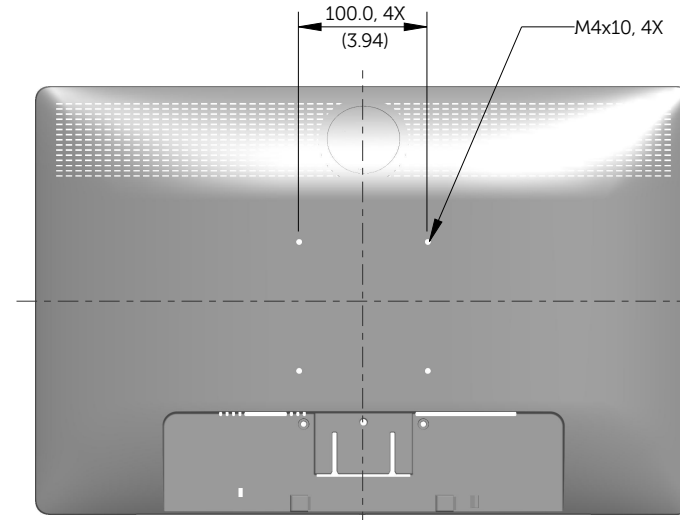

E1913S Outline Dimensions

Norminal Dimensions
Unit:mm(inch)

Back view of Monitor without stand

E1913 Outline Dimensions

Nominal Dimensions
Unit: mm (inch)

Back view of Monitor without stand

E2213 Outline Dimensions

Nominal Dimensions
Unit: mm (inch)

Back view of Monitor without stand